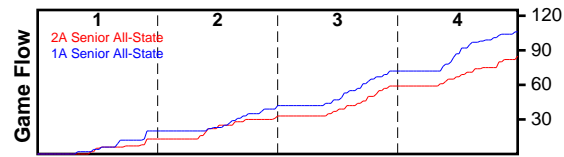

1A Senior All-State

3/17/18 2A Senior All-State at 1A Senior All-State

	1	2	3	4	T
2A Senior All-State	13	18	28	26	85
1A Senior All-State	20	20	32	34	106