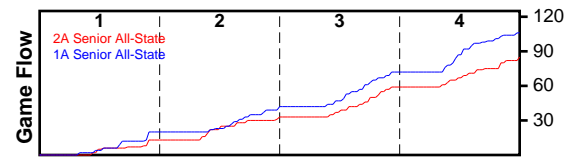

2A Senior All-State

3/17/18 2A Senior All-State at 1A Senior All-State

	1	2	3	4	T
2A Senior All-State	13	18	28	26	85
1A Senior All-State	20	20	32	34	106

#	Name	G	MIN	FGM	FGA	FG%	2PM	2PA	2P%	3PM	3PA	3P%	FTM	FTA	FT%	OREB	DREB	REB	AST	STL	BLK	DEF	TO	PF	CHG	PM	PTS
0	Brooke Wheeler	1	18	0	1	.000	0	1	.000	0	0	.000	1	2	.500	2	1	3	0	1	0	0	0	0	0	-7	1
0	Kalli Fahey	1	6	0	0	.000	0	0	.000	0	0	.000	0	0	.000	0	0	0	0	0	0	0	0	0	0	0	0
1	Georgia Lavinder	1	35	8	12	.667	3	5	.600	5	7	.714	0	0	.000	0	0	0	0	1	0	0	1	1	0	-11	21
3	Angelica Perry	1	41	4	8	.500	4	7	.571	0	1	.000	4	8	.500	4	1	5	0	0	1	0	1	3	0	-11	12
4	Olivia Selembo	1	23	2	5	.400	2	4	.500	0	1	.000	4	9	.444	1	2	3	0	0	0	0	0	1	0	-13	8
5	Kiara Steen	1	32	1	7	.143	1	4	.250	0	3	.000	0	2	.000	1	1	2	2	0	0	0	1	1	0	-14	2
6	Lindsey Nurmi	1	29	0	0	.000	0	0	.000	0	0	.000	0	0	.000	0	0	0	1	2	1	0	0	3	0	-13	0
7	Maddie Hill	1	26	6	8	.750	2	3	.667	4	5	.800	3	4	.750	0	3	3	0	1	1	0	0	1	0	-4	19
8	Madison Mosier	1	27	3	10	.300	1	5	.200	2	5	.400	0	0	.000	0	0	0	1	0	0	0	0	3	0	-7	8
10	Megan Dorney	1	37	5	8	.625	5	8	.625	0	0	.000	0	2	.000	1	2	3	0	2	0	0	0	2	0	-13	10
12	Jennifer Johnson	1	32	2	9	.222	2	3	.667	0	6	.000	0	2	.000	1	5	6	0	0	0	0	0	2	0	-7	4
	TEAM	0	0	0	0	.000	0	0	.000	0	0	.000	0	0	.000	0	0	0	0	0	0	0	0	0	0	0	0
	TOTALS	1	60	31	68	.456	20	40	.500	11	28	.393	12	29	.414	10	15	25	4	7	3	0	3	17	0	-21	85